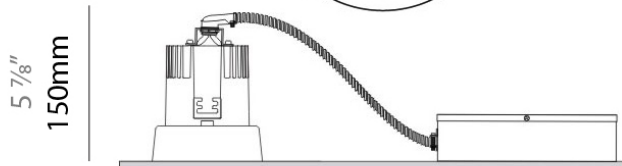

DIXIT RA8 RECESSED

L5600521

PROJECT	
TYPE	
NOTES	
QUANTITY	
DATE	

GENERAL

Series: Dixit
Subseries: Dixit RA8
Brand: Ivela
Division: Architectural
Mounting Type: Recessed
Mounting Location: Ceiling
Subcategory: Downlight

PHYSICAL

Shape: Round
Diameter (mm): 96
Diameter (in): 3 3/4
Height (mm): 110
Height (in): 4 5/16
Min. Recessing Depth (mm): 150
Min. Recessing Depth (in): 5 7/8
Light Distribution: Downlight
Weight (kg): 0.5
Weight (lbs): 1.10
Installation Requirement: Housing Required
Fixture Material: Aluminum

ELECTRICAL

Input Wattage Range: 10 - 19 W
Lamp Type: LED
Total Output Wattage (W): 9.5
Dimming: Tri-Mode (Non-Dimming and Phase Dimming (120Vac only) and 0-10V Dimming)
Driver Included: No
Driver Location: Recessed Housing
Driver Type: Constant Current - Universal
Driver Class: Class 2
Input Voltage (V): 120 - 277
Constant Current (mA): 350

LED

Color Temperature (°K): 3000
Max. Delivered Lumen (lm): 983
Nominal Lumen (lm): 1000
CRI: >80 CRI
Lamp Life (hrs): 50000

OPTICAL

Reflector°: 24

RATINGS AND CERTIFICATIONS

Certified By: Certified for North American Standards
IP rating: IP44